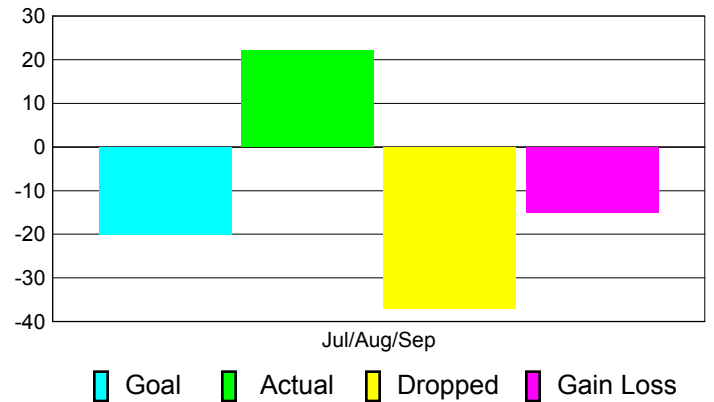

Membership Results 2012-2013

Goal, New, Dropped, Gain/Loss

Comparison of Membership Gain/Loss

Current Year Compared to the Previous Year