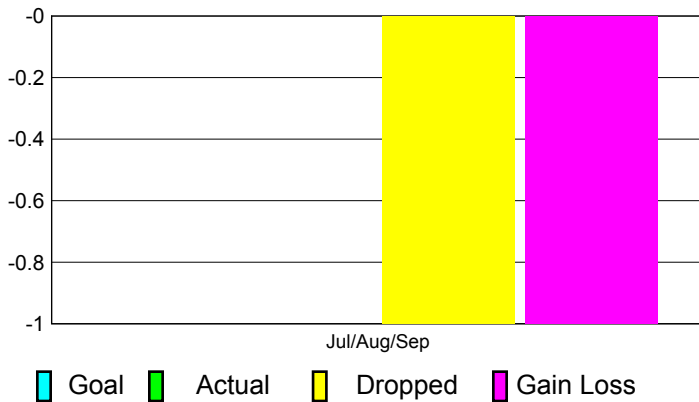

2012-2013 GMT Reports for District (or Undistricted) **District 128**

GMT: **HOWARD PATRICK LEE**

Location: **ISRAEL**

GMT CA: **4**

CLUBS

Club Results
2012-2013

Clubs
2011-2012

Month	New Club Goal	Actual New Clubs	Actual Dropped Clubs	Gain/Loss of Clubs	Gain/Loss of Clubs
Jul/Aug/Sep	0	0	-1	-1	0
Totals	0	0	-1	-1	0

Club Results 2012-2013

Goal, New, Dropped, Gain/Loss

Comparison of Club Gain/Loss

Current Year Compared to the Previous Year

YTD Status Quo Clubs 2012-2013

Status Quo Clubs Compared to Status Quo Members

MEMBERSHIP