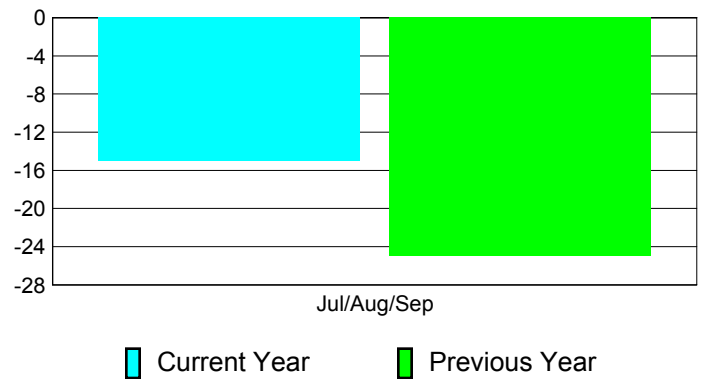

Membership Results
2012-2013

Membership
2011-2012

Month	Net Memb Goal	Actual New Memb	Actual Dropped Memb	Gain/Loss of Memb	Gain/Loss of Memb
Jul/Aug/Sep	-20	22	-37	-15	-25
Totals	-20	22	-37	-15	-25

Membership Results 2012-2013

Goal, New, Dropped, Gain/Loss

Comparison of Membership Gain/Loss

Current Year Compared to the Previous Year

Gender Comparison 2012-2013

Jul/Aug/Sep

Male Female